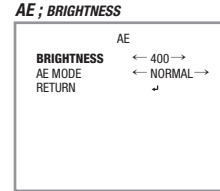

HD-TVI

Bullet Camera

Imaging Sensor	1/3" CMOS
Total Pixels	1952(H) x 1266(V) = 2,471,232 (pixel)
Active pixels	1944(H) x 1213(V) = 2,358,072 (pixel)
Scanning system	Progressive Scan
Resolution	TVI : 1920x1080p(1080p/30fps) , 1280x720p(720p/60fps), Analog : 700TVL
Min. illumination	Color : 1.0 lux , BW : 0.5lux / Color DSS : 0.002 lux , BW DSS : 0.001 lux
S/N Ratio	More than 52dB (AGC off)
Video Output	TVI : 1920x1080p(1080p/30fps) , 1280x720p(720p/60fps) Analog : 1Vp-p Composite Output NTSC, PAL(w/o WDR)
LENS	DC(ALC)/Manual(ELC)
BRIGHTNESS	0-20
SHUTTER	AUTO / FLICKER / MANUAL(1/30(25)-1/6000)
SENS-UP	OFF/x2/x3/x4/x5/x6/x7/x8
AGC	0-20
DEFOG	ON/OFF
BACKLIGHT	OFF/HLC/BLC/WDR
DAY&NIGHT	AUTO/COLOR/B&W/EXT.
WHITE BAL.	AUTO/AUTOext/PRESET/MANUAL
DNR	OFF/LOW/MIDDLE/HIGH
SHARPNESS	0-10
MIRROR	ON/OFF
FLIP	ON/OFF
WDR	ON/OFF
SHADING	ON/OFF
PRIVACY	ON(16 Points)/OFF
MOTION	ON/OFF
OUTPUT MODE	720P / 720P CROP / 1080P
FRAME RATE	1080P-25FPS / 30FPS, 720P CROP-50FPS / 60FPS
CVBS	NTSC/PAL
LANGUAGE	ENG/CHN/JPN (MULTI LANGUAGE)
COM	ID (0 ~ 255), BAUDRATE (2400 / 4800 / 9600 / 57600/115200) , PROTOCOL (PELCO-P / PELCO-D)
Operating Temperature	-10 °C ~ +50 °C (Humidity : 0%RH ~ 80%RH)
Storage Temperature	-20 °C ~ +60 °C (Humidity : 0%RH ~ 90%RH)
Lens	2.8-12mm Auto-Focus Lens
Input Voltage	DC 12V
IR LEDs	36
IR LEDs Distance	100ft

- 1) BRIGHTNESS - 400 -
-> 256 ~ 1024
- 2) AE MODE - NORMAL -
-> BACK LIGHT / FRONT LIGHT / NORMAL
- 3) RETURN

- 1) WB - AUTO -
-> AUTO / GRAY WORLD

3

4

HD-TVI

Bullet Camera

DAY/NIGHT

- 1) DAY / NIGHT - EXTURN -
-> COLOR / MONO / INTERNAL / EXTURN