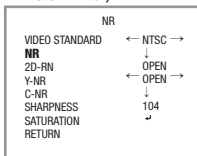

- 1) BRIGHTNESS - 400 -
-> 256 ~ 1024
- 2) AE MODE - NORMAL -
-> BACK LIGHT / FRONT LIGHT / NORMAL
- 3) RETURN

- 1) WB - AUTO -
-> AUTO / GRAY WORLD

3

4

HD-TVI

Bullet Camera

DAY/NIGHT

- 1) DAY / NIGHT - EXTURN -
-> COLOR / MONO / INTERNAL / EXTURN

VIDEO SETTING

VIDEO SETTING ; VIDEO STANDARD

- 1) VIDEO STANDARD - NTSC -
-> NTSC / PAL

VIDEO SETTING ; NR

- 1) 2D-NR - OPEN -
-> OPEN / CLOSE
- 2) Y-NR - OPEN -
-> OPEN / CLOSE
- 3) C-NR - OPEN -
-> OPEN / CLOSE

VIDEO SETTING ; SHARPNESS

- 1) DETAIL SP - 2 -
-> 0 ~ 15
- 2) DETAIL SP - 5 -
-> 0 ~ 15

HD-TVI

Bullet Camera

VIDEO SETTING ; SATURATION

- 1) SATURATION - 104 -
-> 0 ~ 504

LANGUAGE

- 1) LANGUAGE
-> ENGLISH / CHINESES