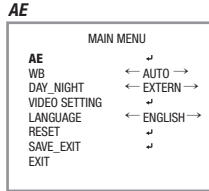

HD-TVI

Bullet Camera

You may select the OSD menu items to adjust by using OSD buttons for your desire. To use OSD menu, press SET button and SET UP will appear as shown on the screen.

Move the arrow to select functions by use UP/Down & LEFT/RIGHT buttons.

- 1) BRIGHTNESS - 400 -
-> 256 ~ 1024
- 2) AE MODE - NORMAL -
-> BACK LIGHT / FRONT LIGHT / NORMAL
- 3) RETURN

- 1) WB - AUTO -
-> AUTO / GRAY WORLD

3

4

HD-TVI

Bullet Camera

DAY/NIGHT

- 1) DAY / NIGHT - EXTURN -
-> COLOR / MONO / INTERNAL / EXTURN

VIDEO SETTING

VIDEO SETTING ; VIDEO STANDARD

- 1) VIDEO STANDARD - NTSC -
-> NTSC / PAL

VIDEO SETTING ; NR

- 1) 2D-NR - OPEN -
-> OPEN / CLOSE
- 2) Y-NR - OPEN -
-> OPEN / CLOSE
- 3) C-NR - OPEN -
-> OPEN / CLOSE