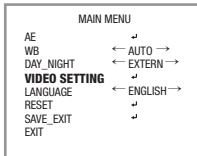

HD-TVI

Bullet Camera

You may select the OSD menu items to adjust by using OSD buttons for your desire. To use OSD menu, press SET button and SET UP will appear as shown on the screen.

Move the arrow to select functions by use UP/Down & LEFT/RIGHT buttons.

- 1) BRIGHTNESS - 400 -
-> 256 ~ 1024
- 2) AE MODE - NORMAL -
-> BACK LIGHT / FRONT LIGHT / NORMAL
- 3) RETURN

- 1) WB - AUTO -
-> AUTO / GRAY WORLD

3

4

HD-TVI

Bullet Camera

DAY/NIGHT

- 1) DAY / NIGHT - EXTURN -
-> COLOR / MONO / INTERNAL / EXTURN

VIDEO SETTING

VIDEO SETTING ; VIDEO STANDARD

- 1) VIDEO STANDARD - NTSC -
-> NTSC / PAL

VIDEO SETTING ; NR

- 1) 2D-NR - OPEN -
-> OPEN / CLOSE
- 2) Y-NR - OPEN -
-> OPEN / CLOSE
- 3) C-NR - OPEN -
-> OPEN / CLOSE