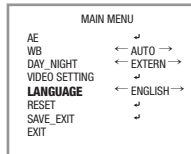

VIDEO SETTING

VIDEO SETTING ; VIDEO STANDARD

- 1) VIDEO STANDARD - NTSC -
-> NTSC / PAL

VIDEO SETTING ; NR

- 1) 2D-NR - OPEN -
-> OPEN / CLOSE
- 2) Y-NR - OPEN -
-> OPEN / CLOSE
- 3) C-NR - OPEN -
-> OPEN / CLOSE

VIDEO SETTING ; SHARPNESS

- 1) DETAIL SP - 2 -
-> 0 ~ 15
- 2) DETAIL SP - 5 -
-> 0 ~ 15

HD-TVI

Bullet Camera

VIDEO SETTING ; SATURATION

- 1) SATURATION - 104 -
-> 0 ~ 504

LANGUAGE

- 1) LANGUAGE
-> ENGLISH / CHINESES