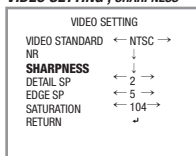

- 1) BRIGHTNESS - 400 -
-> 256 ~ 1024
- 2) AE MODE - NORMAL -
-> BACK LIGHT / FRONT LIGHT / NORMAL
- 3) RETURN

- 1) WB - AUTO -
-> AUTO / GRAY WORLD

3

4

HD-TVI

Bullet Camera

DAY/NIGHT

- 1) DAY / NIGHT - EXTURN -
-> COLOR / MONO / INTERNAL / EXTURN

VIDEO SETTING

VIDEO SETTING ; VIDEO STANDARD

- 1) VIDEO STANDARD - NTSC -
-> NTSC / PAL

VIDEO SETTING ; NR

- 1) 2D-NR - OPEN -
-> OPEN / CLOSE
- 2) Y-NR - OPEN -
-> OPEN / CLOSE
- 3) C-NR - OPEN -
-> OPEN / CLOSE

VIDEO SETTING ; SHARPNESS

- 1) DETAIL SP - 2 -
-> 0 ~ 15
- 2) DETAIL SP - 5 -
-> 0 ~ 15

HD-TVI

Bullet Camera

VIDEO SETTING ; SATURATION

- 1) SATURATION - 104 -
-> 0 ~ 504

LANGUAGE

- 1) LANGUAGE
-> ENGLISH / CHINESES