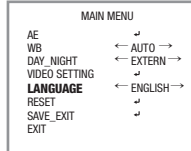

- 1) BRIGHTNESS - 400 -
-> 256 ~ 1024
- 2) AE MODE - NORMAL -
-> BACK LIGHT / FRONT LIGHT / NORMAL
- 3) RETURN

- 1) WB - AUTO -
-> AUTO / GRAY WORLD

3

4

HD-TVI

Bullet Camera

DAY/NIGHT

- 1) DAY / NIGHT - EXTURN -
-> COLOR / MONO / INTERNAL / EXTURN

VIDEO SETTING

VIDEO SETTING ; VIDEO STANDARD

- 1) VIDEO STANDARD - NTSC -
-> NTSC / PAL

VIDEO SETTING ; NR

- 1) 2D-NR - OPEN -
-> OPEN / CLOSE
- 2) Y-NR - OPEN -
-> OPEN / CLOSE
- 3) C-NR - OPEN -
-> OPEN / CLOSE

VIDEO SETTING ; SHARPNESS

- 1) DETAIL SP - 2 -
-> 0 ~ 15
- 2) DETAIL SP - 5 -
-> 0 ~ 15

HD-TVI

Bullet Camera

VIDEO SETTING ; SATURATION

- 1) SATURATION - 104 -
-> 0 ~ 504

LANGUAGE

- 1) LANGUAGE
-> ENGLISH / CHINESES