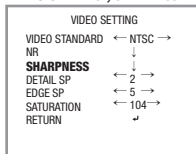

- 1) BRIGHTNESS - 400 -
-> 256 ~ 1024
- 2) AE MODE - NORMAL -
-> BACK LIGHT / FRONT LIGHT / NORMAL
- 3) RETURN

- 1) WB - AUTO -
-> AUTO / GRAY WORLD

3

4

HD-TVI

Bullet Camera

DAY/NIGHT

- 1) DAY / NIGHT - EXTURN -
-> COLOR / MONO / INTERNAL / EXTURN

VIDEO SETTING

VIDEO SETTING ; VIDEO STANDARD

- 1) VIDEO STANDARD - NTSC -
-> NTSC / PAL

VIDEO SETTING ; NR

- 1) 2D-NR - OPEN -
-> OPEN / CLOSE
- 2) Y-NR - OPEN -
-> OPEN / CLOSE
- 3) C-NR - OPEN -
-> OPEN / CLOSE

VIDEO SETTING ; SHARPNESS

- 1) DETAIL SP - 2 -
-> 0 ~ 15
- 2) DETAIL SP - 5 -
-> 0 ~ 15

HD-TVI

Bullet Camera

VIDEO SETTING ; SATURATION

- 1) SATURATION - 104 -
-> 0 ~ 504

LANGUAGE

- 1) LANGUAGE
-> ENGLISH / CHINESES