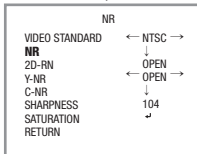

- 1) BRIGHTNESS - 400 -
-> 256 ~ 1024
- 2) AE MODE - NORMAL -
-> BACK LIGHT / FRONT LIGHT / NORMAL
- 3) RETURN

- 1) WB - AUTO -
-> AUTO / GRAY WORLD

3

4

HD-TVI

Bullet Camera

DAY/NIGHT

- 1) DAY / NIGHT - EXTURN -
-> COLOR / MONO / INTERNAL / EXTURN

VIDEO SETTING

VIDEO SETTING ; VIDEO STANDARD

- 1) VIDEO STANDARD - NTSC -
-> NTSC / PAL

VIDEO SETTING ; NR

- 1) 2D-NR - OPEN -
-> OPEN / CLOSE
- 2) Y-NR - OPEN -
-> OPEN / CLOSE
- 3) C-NR - OPEN -
-> OPEN / CLOSE

VIDEO SETTING ; SHARPNESS

- 1) DETAIL SP - 2 -
-> 0 ~ 15
- 2) DETAIL SP - 5 -
-> 0 ~ 15

HD-TVI

Bullet Camera

VIDEO SETTING ; SATURATION

- 1) SATURATION - 104 -
-> 0 ~ 504

LANGUAGE

- 1) LANGUAGE
-> ENGLISH / CHINESES