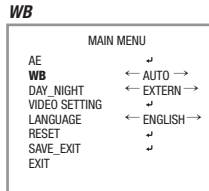

HD-TVI

Bullet Camera

You may select the OSD menu items to adjust by using OSD buttons for your desire. To use OSD menu, press SET button and SET UP will appear as shown on the screen.

Move the arrow to select functions by use UP/Down & LEFT/RIGHT buttons.

- 1) BRIGHTNESS - 400 -
-> 256 ~ 1024
- 2) AE MODE - NORMAL -
-> BACK LIGHT / FRONT LIGHT / NORMAL
- 3) RETURN

- 1) WB - AUTO -
-> AUTO / GRAY WORLD

3

4

HD-TVI

Bullet Camera

DAY/NIGHT

- 1) DAY / NIGHT - EXTURN -
-> COLOR / MONO / INTERNAL / EXTURN

VIDEO SETTING

VIDEO SETTING ; VIDEO STANDARD

- 1) VIDEO STANDARD - NTSC -
-> NTSC / PAL

VIDEO SETTING ; NR

- 1) 2D-NR - OPEN -
-> OPEN / CLOSE
- 2) Y-NR - OPEN -
-> OPEN / CLOSE
- 3) C-NR - OPEN -
-> OPEN / CLOSE