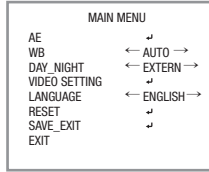

HD-TVI

Bullet Camera

You may select the OSD menu items to adjust by using OSD buttons for your desire. To use OSD menu, press SET button and SET UP will appear as shown on the screen.

Move the arrow to select functions by use UP/Down & LEFT/RIGHT buttons.

- 1) BRIGHTNESS - 400 -
-> 256 ~ 1024
- 2) AE MODE - NORMAL -
-> BACK LIGHT / FRONT LIGHT / NORMAL
- 3) RETURN

- 1) WB - AUTO -
-> AUTO / GRAY WORLD

3

4

HD-TVI

Bullet Camera

DAY/NIGHT

- 1) DAY / NIGHT - EXTURN -
-> COLOR / MONO / INTERNAL / EXTURN

VIDEO SETTING

VIDEO SETTING ; VIDEO STANDARD

- 1) VIDEO STANDARD - NTSC -
-> NTSC / PAL

VIDEO SETTING ; NR

- 1) 2D-NR - OPEN -
-> OPEN / CLOSE
- 2) Y-NR - OPEN -
-> OPEN / CLOSE
- 3) C-NR - OPEN -
-> OPEN / CLOSE

VIDEO SETTING ; SHARPNESS

- 1) DETAIL SP - 2 -
-> 0 ~ 15
- 2) DETAIL SP - 5 -
-> 0 ~ 15

HD-TVI

Bullet Camera

VIDEO SETTING ; SATURATION

- 1) SATURATION - 104 -
-> 0 ~ 504

LANGUAGE

- 1) LANGUAGE
-> ENGLISH / CHINESES