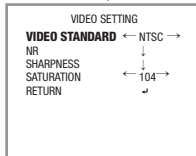

- 1) BRIGHTNESS - 400 -
-> 256 ~ 1024
- 2) AE MODE - NORMAL -
-> BACK LIGHT / FRONT LIGHT / NORMAL
- 3) RETURN

- 1) WB - AUTO -
-> AUTO / GRAY WORLD

3

4

HD-TVI

Bullet Camera

DAY/NIGHT

- 1) DAY / NIGHT - EXTURN -
-> COLOR / MONO / INTERNAL / EXTURN

VIDEO SETTING

VIDEO SETTING ; VIDEO STANDARD

- 1) VIDEO STANDARD - NTSC -
-> NTSC / PAL

VIDEO SETTING ; NR

- 1) 2D-NR - OPEN -
-> OPEN / CLOSE
- 2) Y-NR - OPEN -
-> OPEN / CLOSE
- 3) C-NR - OPEN -
-> OPEN / CLOSE

VIDEO SETTING ; SHARPNESS

- 1) DETAIL SP - 2 -
-> 0 ~ 15
- 2) DETAIL SP - 5 -
-> 0 ~ 15

HD-TVI

Bullet Camera

VIDEO SETTING ; SATURATION

- 1) SATURATION - 104 -
-> 0 ~ 504

LANGUAGE

- 1) LANGUAGE
-> ENGLISH / CHINESES