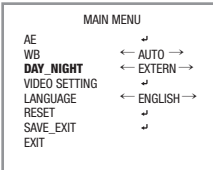

HD-TVI

Bullet Camera

You may select the OSD menu items to adjust by using OSD buttons for your desire. To use OSD menu, press SET button and SET UP will appear as shown on the screen.

Move the arrow to select functions by use UP/Down & LEFT/RIGHT buttons.

- 1) BRIGHTNESS - 400 -
-> 256 ~ 1024
- 2) AE MODE - NORMAL -
-> BACK LIGHT / FRONT LIGHT / NORMAL
- 3) RETURN

- 1) WB - AUTO -
-> AUTO / GRAY WORLD

3

4

HD-TVI

Bullet Camera

DAY/NIGHT

- 1) DAY / NIGHT - EXTURN -
-> COLOR / MONO / INTERNAL / EXTURN

VIDEO SETTING

VIDEO SETTING ; VIDEO STANDARD

- 1) VIDEO STANDARD - NTSC -
-> NTSC / PAL

VIDEO SETTING ; NR

- 1) 2D-NR - OPEN -
-> OPEN / CLOSE
- 2) Y-NR - OPEN -
-> OPEN / CLOSE
- 3) C-NR - OPEN -
-> OPEN / CLOSE