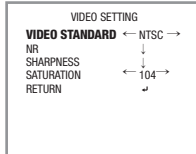

HD-TVI

Bullet Camera

You may select the OSD menu items to adjust by using OSD buttons for your desire. To use OSD menu, press SET button and SET UP will appear as shown on the screen.

Move the arrow to select functions by use UP/Down & LEFT/RIGHT buttons.

- 1) BRIGHTNESS - 400 -
-> 256 ~ 1024
- 2) AE MODE - NORMAL -
-> BACK LIGHT / FRONT LIGHT / NORMAL
- 3) RETURN

- 1) WB - AUTO -
-> AUTO / GRAY WORLD

3

4

HD-TVI

Bullet Camera

DAY/NIGHT

- 1) DAY / NIGHT - EXTURN -
-> COLOR / MONO / INTERNAL / EXTURN

VIDEO SETTING

VIDEO SETTING ; VIDEO STANDARD

- 1) VIDEO STANDARD - NTSC -
-> NTSC / PAL

VIDEO SETTING ; NR

- 1) 2D-NR - OPEN -
-> OPEN / CLOSE
- 2) Y-NR - OPEN -
-> OPEN / CLOSE
- 3) C-NR - OPEN -
-> OPEN / CLOSE

VIDEO SETTING ; SHARPNESS

- 1) DETAIL SP - 2 -
-> 0 ~ 15
- 2) DETAIL SP - 5 -
-> 0 ~ 15

HD-TVI

Bullet Camera

VIDEO SETTING ; SATURATION

- 1) SATURATION - 104 -
-> 0 ~ 504

LANGUAGE

- 1) LANGUAGE
-> ENGLISH / CHINESES