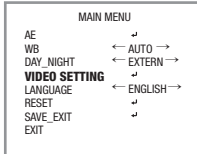

HD-TVI

Bullet Camera

You may select the OSD menu items to adjust by using OSD buttons for your desire. To use OSD menu, press SET button and SET UP will appear as shown on the screen.

Move the arrow to select functions by use UP/Down & LEFT/RIGHT buttons.

- 1) BRIGHTNESS - 400 -
-> 256 ~ 1024
- 2) AE MODE - NORMAL -
-> BACK LIGHT / FRONT LIGHT / NORMAL
- 3) RETURN

- 1) WB - AUTO -
-> AUTO / GRAY WORLD

3

4

HD-TVI

Bullet Camera

DAY/NIGHT

- 1) DAY / NIGHT - EXTURN -
-> COLOR / MONO / INTERNAL / EXTURN

VIDEO SETTING

VIDEO SETTING ; VIDEO STANDARD

- 1) VIDEO STANDARD - NTSC -
-> NTSC / PAL

VIDEO SETTING ; NR

- 1) 2D-NR - OPEN -
-> OPEN / CLOSE
- 2) Y-NR - OPEN -
-> OPEN / CLOSE
- 3) C-NR - OPEN -
-> OPEN / CLOSE