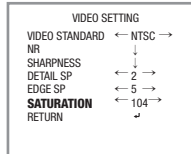

- 1) BRIGHTNESS - 400 -
-> 256 ~ 1024
- 2) AE MODE - NORMAL -
-> BACK LIGHT / FRONT LIGHT / NORMAL
- 3) RETURN

- 1) WB - AUTO -
-> AUTO / GRAY WORLD

3

4

HD-TVI

Bullet Camera

DAY/NIGHT

- 1) DAY / NIGHT - EXTURN -
-> COLOR / MONO / INTERNAL / EXTURN

VIDEO SETTING

VIDEO SETTING ; VIDEO STANDARD

- 1) VIDEO STANDARD - NTSC -
-> NTSC / PAL

VIDEO SETTING ; NR

- 1) 2D-NR - OPEN -
-> OPEN / CLOSE
- 2) Y-NR - OPEN -
-> OPEN / CLOSE
- 3) C-NR - OPEN -
-> OPEN / CLOSE

VIDEO SETTING ; SHARPNESS

- 1) DETAIL SP - 2 -
-> 0 ~ 15
- 2) DETAIL SP - 5 -
-> 0 ~ 15

HD-TVI

Bullet Camera

VIDEO SETTING ; SATURATION

- 1) SATURATION - 104 -
-> 0 ~ 504

LANGUAGE

- 1) LANGUAGE
-> ENGLISH / CHINESES